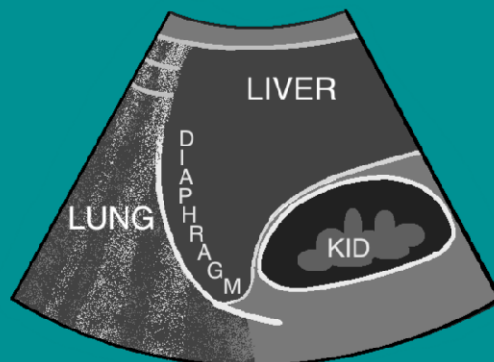

LUNG

Cheat Sheet

CURVED
PROBE

LUNG
PRESET

(1) R Base

Depth 15cm.

(2), (5) Mid zone

Depth 15cm.

(3), (4) Apex

Depth 15cm.

(6) L Base

Depth 15cm.